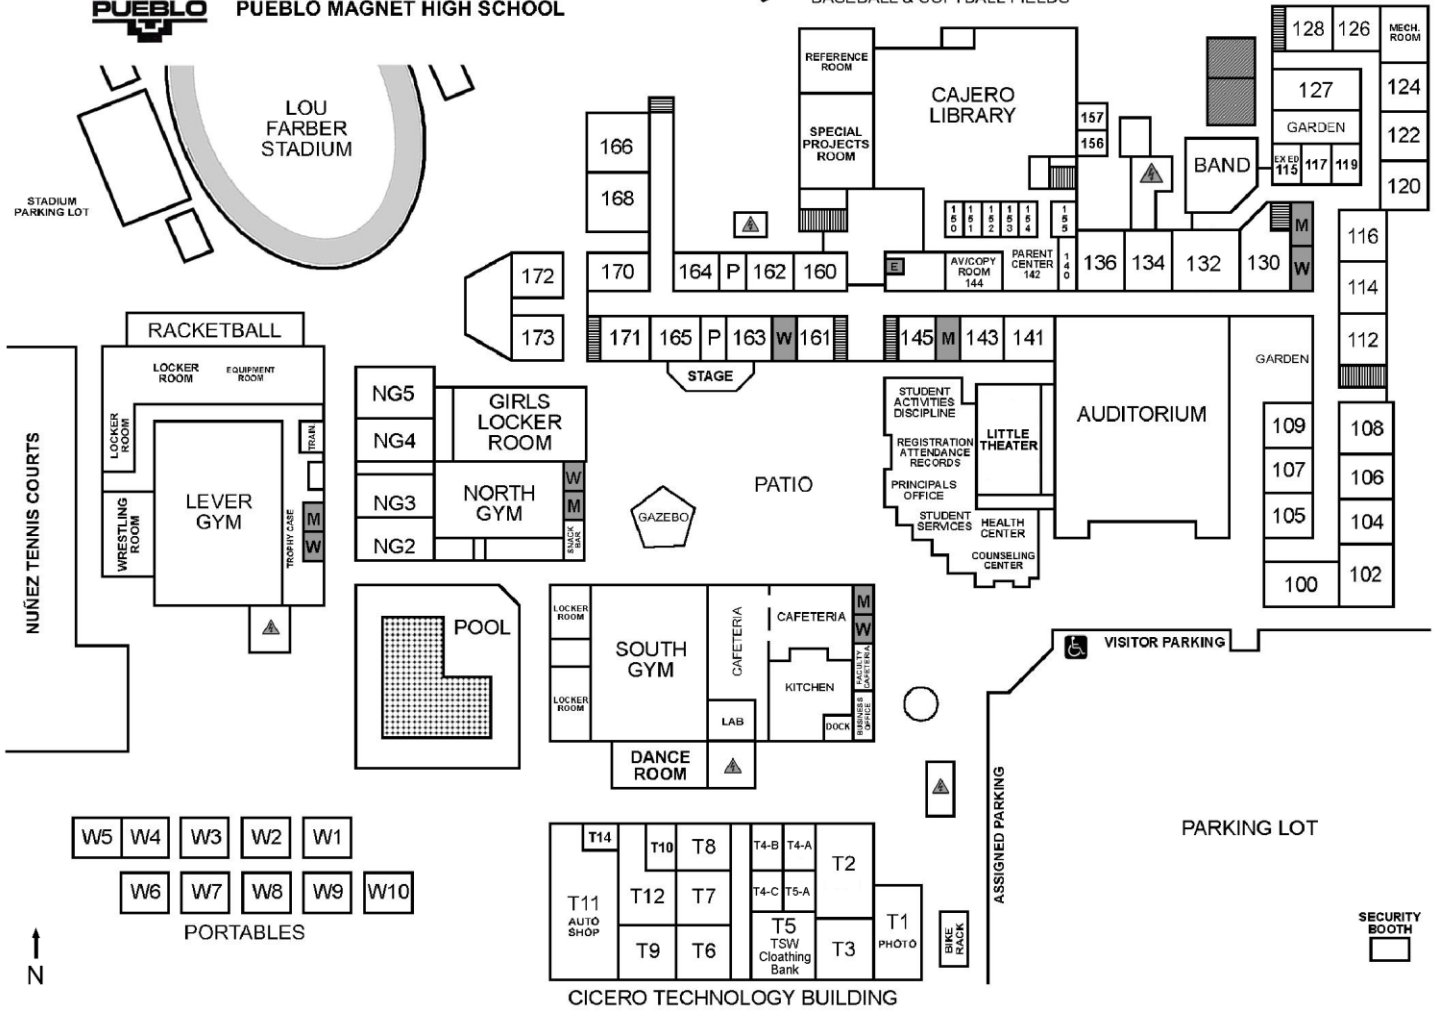

PUEBLO MAGNET HIGH SCHOOL

BASEBALL & SOFTBALL FIELDS

LOU FARBER STADIUM

STADIUM PARKING LOT

FIRST FLOOR

SECOND FLOOR

adi.productions