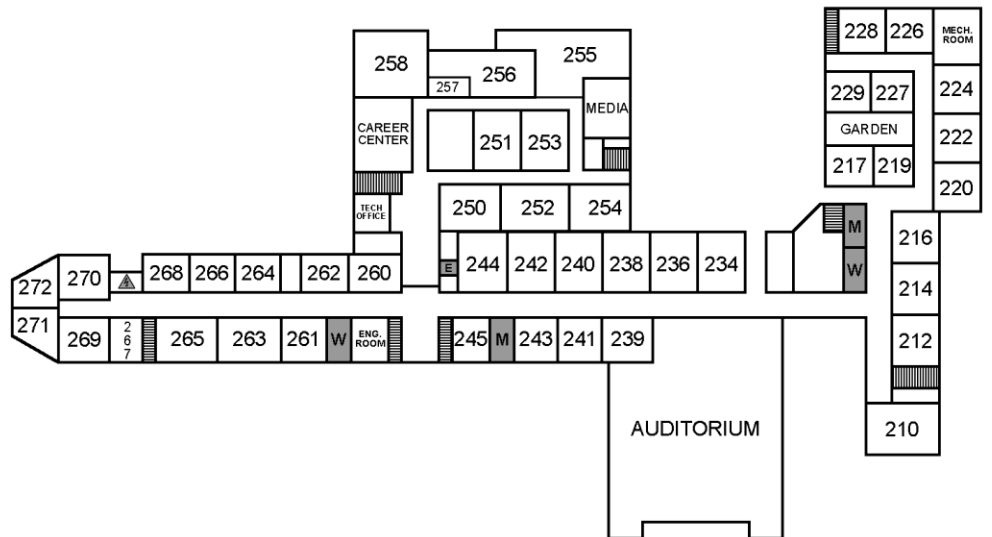

PUEBLO MAGNET HIGH SCHOOL

BASEBALL & SOFTBALL FIELDS

LOU FARBER STADIUM

STADIUM PARKING LOT

FIRST FLOOR

SECOND FLOOR

adi.productions